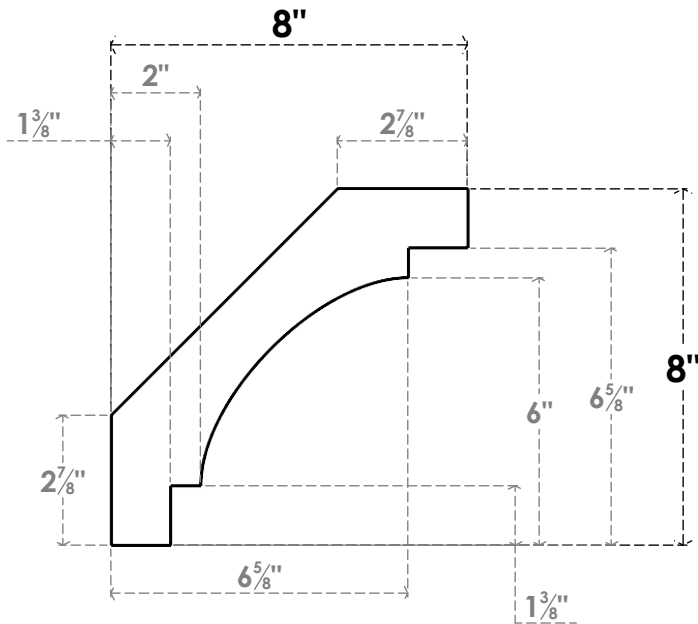

ITEM NUMBER: BRCPC035X08000X08000MRC

3 1/2"W X 8"D X 8"H MERCED ARCHITECTURAL GRADE PVC CLOSED KNEE BRACE

SIDE PROFILE

FRONT PROFILE

ISOMETRIC

EKENA MILLWORK
2300 WEST MAIN ST.
CLARKSVILLE, TX 75426
TOLL FREE: 866-607-0453
WWW.EKENAMILLWORK.COM