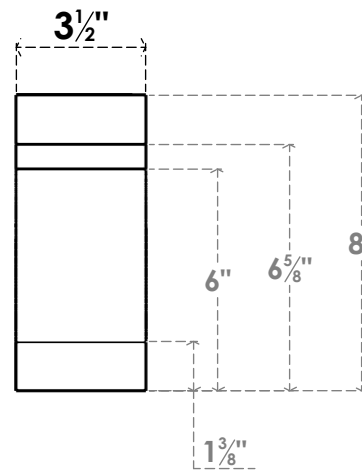

ITEM NUMBER: BRCPC035X08000X08000MRC

3 1/2"W X 8"D X 8"H MERCED ARCHITECTURAL GRADE PVC CLOSED KNEE BRACE

SIDE PROFILE

FRONT PROFILE

ISOMETRIC

EKENA MILLWORK
2300 WEST MAIN ST.
CLARKSVILLE, TX 75426
TOLL FREE: 866-607-0453
WWW.EKENAMILLWORK.COM